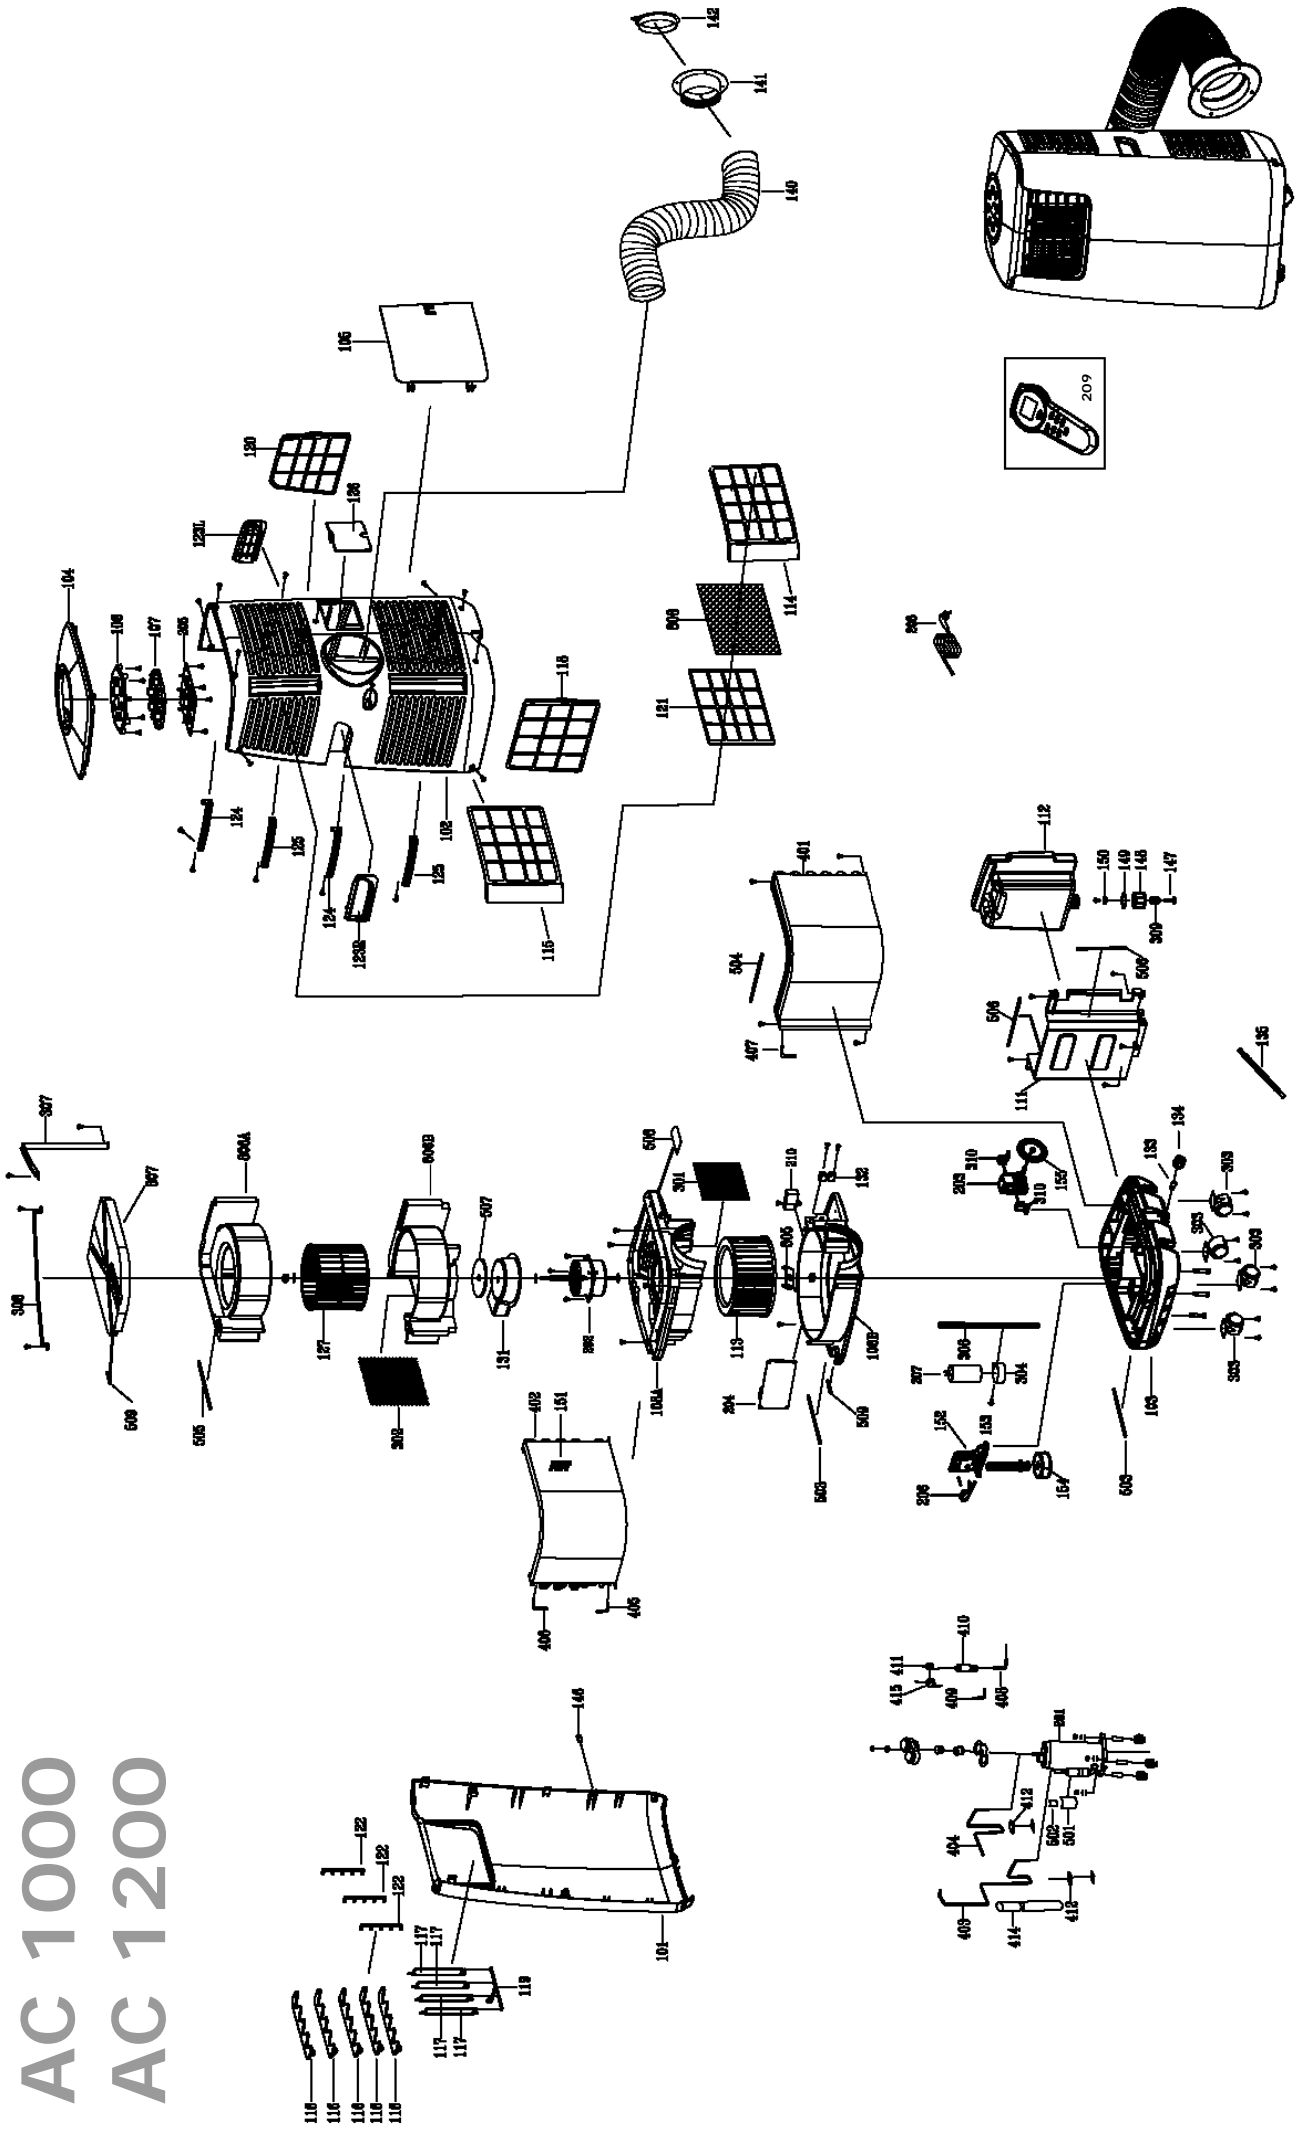

# AC 1000 AC 1200

Key no.	Part no.	Description	Key no.	Part no.	Description
101	S/R	Front Panel	202	4603.231	Motor
102	S/R	Rear Panel	203	4603.236	Pump Motor
103	S/R	Bottom Base	204	4603.228	Main P.C. Board
104	4603.253	Top Panel	205	4603.207	Control P.C. Board
105	4603.250	Side Panel	206	4603.229	Micro Switch
106	4603.208	Control Panel	207	4603.206	Compressor Capacitor
107	4603.241	Rubber Button Panel	208	4603.235	Power Cord
108A	4603.252	Top Funnel For Wind-Duct	209	4603.239	Remote Control
108B	4603.202	Bottom Funnel For Wind-Duct	210	4603.232	Motor Capacitor
111	4603.247	Seperating Panel For Water Tank	301	4603.220	Heat-Dispensating Screen
112	4603.257	Water Tank	302	4603.201	Air Vent Screen
113	4603.211	Down Fan Blade	303	4603.204	Caster
114	4603.214	Filter Frame For Evaporator	304	4603.203	Capacitor Fixer
115	4603.238	Rear Filter Frame For Condensor	305	4603.217	Fixing Clip For Fan-Blade
116	4603.224	Louver (Top & Down)	306	S/R	Main Fixture
117	4603.223	Louver (Right & Left)	307	S/R	Fixture 1 For Wind-Duct
118	4603.248	Side Filter Frame For Condensor	308	S/R	Fixture 2 For Wind-Duct
119	4603.226	Louver Rod (Left & Right)	309	4603.251	Spring
120	4603.249	Side Filter Frame For Evaporator	310	4603.218	Fixture For Pump Motor
121	4603.213	Filter Fixer	401	N/A	Condenser
122	4603.227	Louver Rod (Top & Down)	402	N/A	Evaporator
123L	4603.221	Left Handle	403	S/R	Suction Tube
123R	4603.240	Right Handle	404	S/R	Discharging Tube
124	4603.216	Filter Track (Right)	405	S/R	Inlet Tube For Evaporator
125	4603.215	Filter Track (Left)	406	S/R	Outlet Tube For Evaporator
126	4603.209	Cover For Cord Compartment	407	S/R	Inlet Tube For Condensor
127	4603.254	Up Fan Blade	408	S/R	Outlet Tube For Condensor
131	4603.258	Waterproof Cover For Motor	409	S/R	Refrigerant Charging Tube
132	4603.260	Wiring Fixer	410	S/R	Filter (B)
133	4603.243	Rubber Stopper	411	S/R	Capillary Tube
134	4603.256	Water Stopper	412	S/R	Damper Glue
135	4603.212	Drainage Pipe	414	S/R	Thermal Sleeve
140	4603.100	Exhaust Pipe	415	S/R	Sleeve For Capillary
141	4603.101	Round Window Connector	501	S/R	Down Rubber Foam For Accumulator
142		Cover For Round Window Connector	502	S/R	Up Rubber Foam For Accumulator
146	4603.245	Self-Lock Switch	503	S/R	Sealed Foam For Bottom Base
147	4603.225	Louver For Water Tank	504	S/R	Sealed Foam For Condenser
148	4603.205	Closing Knob For Water Tank	505	S/R	Sealed Foam For Top Air Vent
149	4603.244	Sealed Ring For Water Tank	506	S/R	Protection Foam For Rear Panel
150	4603.242	Rubber Plug For Water Tank	507	4603.259	Waterproof Foam For Motor Cover
151	4603.246	Sensor Fixer	508	4603.255	Water Proof Foam For Top Funnel
152	4603.230	Microswitch Base	509	S/R	Sealed Foam For Accessory Pipes
153	4603.222	Lever	806A	4603.234	Polyfoam Winduct (Top)
154	4603.219	Float	806B	4603.233	Polyfoam Winduct (Bottom)
155	4603.237	Pumping Blade	807	4603.210	Cover For Polyfoam Winduct
201	N/A	Compressor	808	4603.200	Active Carbon Filter